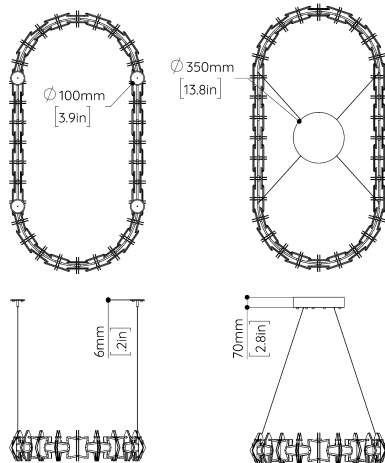

OPTION 2

Vertical wires

x4 Round Flush Canopies

Remote power supply

No upcharge

OPTION 3

Surface Canopy

Integral power supply

Upcharge applies