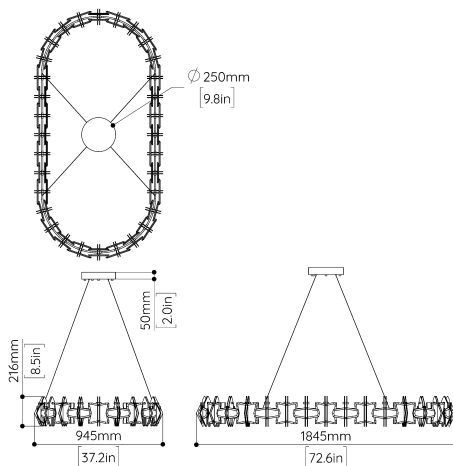

OPTION 1 (STANDARD)

Flush Canopy

Remote power supply