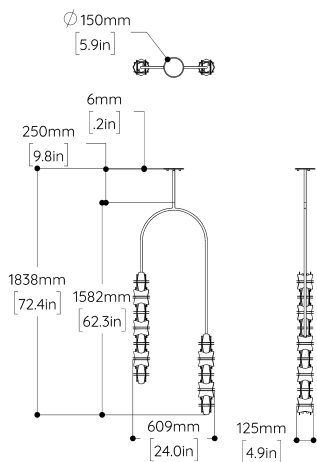

SPECIFICATION SHEET

V3.0

OPTION 1 (STANDARD)

Flush Canopy
Remote power supply