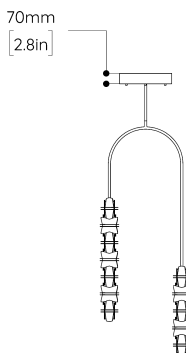

OPTION 2

Surface Canopy
Integral power supply
Upcharge applies

COVENANT CASCADE LARGE

DESCRIPTION

Informed by the interlocking components of a snake's spine, Covenant is Lost Profile's contemporary take on a traditional glass chandelier.

MATERIALS

Brass, glass & aluminium

DIMENSIONS

Length: 609mm (24.0")

Width: 125mm (4.9")

Height: 1838mm (72.4")

WEIGHT

20kg (44.1lbs)

LAMPING

LED strip

LED COLOUR TEMP

Warm White 3000k

2700k Available upon request

No upcharge

VOLTAGE/WATTAGE

12V DC @ 70W

LUMENS/CRI

5250lm @ 90+ CRI*

*From the source

DRIVER

12V 90W 0-10V DIMMABLE

STANDARD FINISHES

Blonde Brass, Aged Brass, Dark Bronze (these finishes are waxed)

CUSTOM SURFACE FINISHES

Brushed Nickel, Chrome plating (Add 20%)

Clear enamel & powder coated finishes available on request (Add 10%)

MAINTENANCE

All LOST PROFILE metal surfaces are waxed. These metal surfaces are designed to age and patinate. Wear gloves when handling to avoid hand prints.

ROD LENGTH

LOST PROFILE offers rods at four lengths

(mm): 250, 500, 750, 1000

(in): 9.8, 19.7, 29.5, 39.4

One rod up to 1000mm (39.4") is included in the price of this item.

Please consider the height of the fixture itself when selecting a rod.

Additional rods are extra.

CEILING CANOPY

Option 1 - Standard: Flush Canopy: x1 Round Flush canopy (Remote)

Ø150 x 6mm (Ø5.9 x 0.2in).

Option 2 - Surface Canopy: x1 Round Surface canopy (Integral)

Ø350 x 70mm (Ø13.8 x 2.8in). Upcharge applies.

DRIVERS & DIMMING

LOST PROFILE products are supplied with 0-10V dimmable LED drivers.

PHASE & DALI Dimmable drivers are available for some regions, upon request.

The location of the driver needs to be considered, whether in a ceiling cavity, in a wall cavity, or ideally in an accessible electrical cabinet.

PRICING & LEAD TIMES

Please contact us or your nearest LOST PROFILE representative for current pricing and lead times.