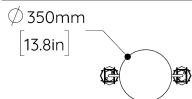

OPTION 2

Surface Canopy
Integral power supply
Upcharge applies

COVENANT CASCADE LARGE

DESCRIPTION

Informed by the interlocking components of a snake's spine, Covenant is Lost Profile's contemporary take on a traditional glass chandelier.

MATERIALS

Brass, glass & aluminium

DIMENSIONS

Length: 609mm (24.0")

Width: 125mm (4.9")

Height: 1838mm (72.4")

WEIGHT

20kg (44.1lbs)

LAMPING

LED strip

LED COLOUR TEMP

Warm White 3000k

2700k Available upon request

No upcharge

VOLTAGE/WATTAGE

12V DC @ 70W

LUMENS/CRI

5250lm @ 90+ CRI*

*From the source

DRIVER

12V 90W 0-10V DIMMABLE

STANDARD FINISHES

Blonde Brass, Aged Brass, Dark Bronze (these finishes are waxed)

CUSTOM SURFACE FINISHES

Brushed Nickel, Chrome plating (Add 20%)

Clear enamel & powder coated finishes available on request (Add 10%)

MAINTENANCE

All LOST PROFILE metal surfaces are waxed. These metal surfaces are designed to age and patinate. Wear gloves when handling to avoid hand prints.

ROD LENGTH

LOST PROFILE offers rods at four lengths

(mm): 250, 500, 750, 1000

(in): 9.8, 19.7, 29.5, 39.4

One rod up to 1000mm (39.4") is included in the price of this item.

Please consider the height of the fixture itself when selecting a rod.

Additional rods are extra.

CEILING CANOPY

Option 1 - Standard: Flush Canopy: x1 Round Flush canopy (Remote)

Ø150 x 6mm (Ø5.9 x 0.2in).

Option 2 - Surface Canopy: x1 Round Surface canopy (Integral)

Ø350 x 70mm (Ø13.8 x 2.8in). Upcharge applies.

DRIVERS & DIMMING

LOST PROFILE products are supplied with 0-10V dimmable LED drivers.

PHASE & DALI Dimmable drivers are available for some regions, upon request.

The location of the driver needs to be considered, whether in a ceiling cavity, in a wall cavity, or ideally in an accessible electrical cabinet.

PRICING & LEAD TIMES

Please contact us or your nearest LOST PROFILE representative for current pricing and lead times.