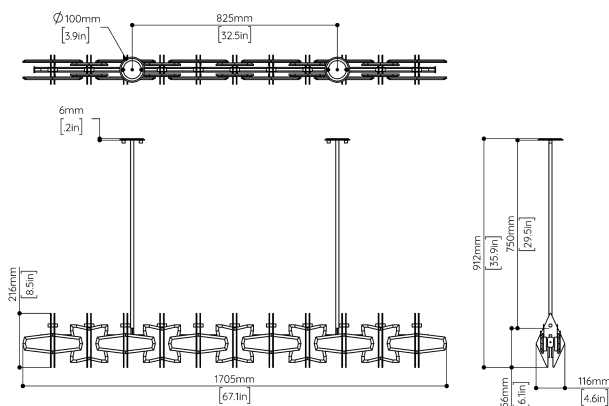

OPTION 1 (STANDARD)

Flush Canopy

Remote power supply