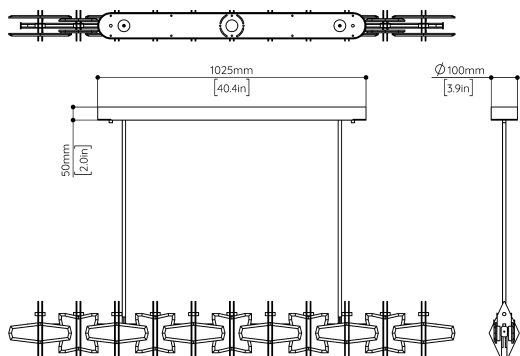

OPTION 2

Surface Canopy

Integral power supply

Upcharge applies