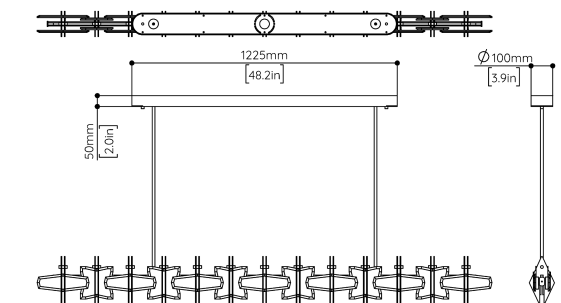

OPTION 2

Surface Canopy

Integral power supply

Upcharge applies