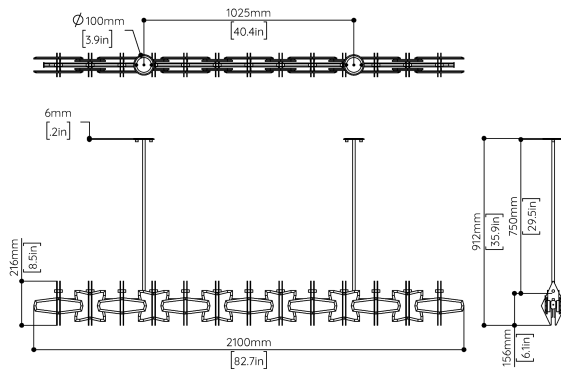

OPTION 1 (STANDARD)

Flush Canopy

Remote power supply