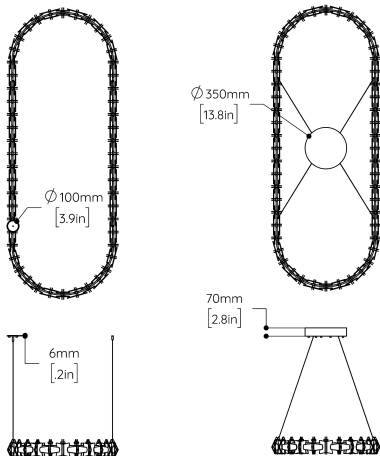

OPTION 2

Vertical wires
Remote power supply
No upcharge

OPTION 3

Surface Canopy
Integral power supply
Upcharge applies