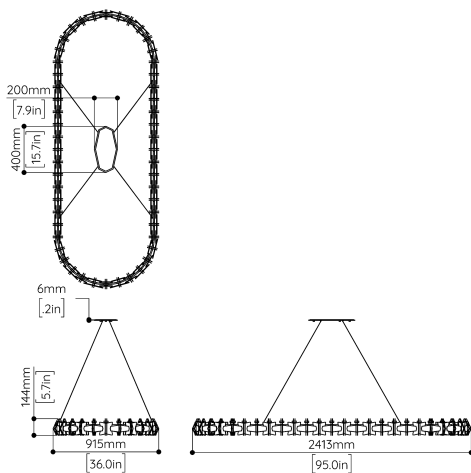

Brass, glass & aluminium

DIMENSIONS

Length: 2413mm (95.0")
Width: 915mm (36.0")
Height: 144mm (5.7")

WEIGHT

40kg (88.2lbs)

LAMPING

LED strip

LED COLOUR TEMP

400 x 200 x 6mm (15.7 x 7.9 x 0.2in).

Option 2 - Vertical Wires: x1 Flush canopy + x3 Cable glider mounts (Remote)

Ø100 x 6mm (Ø3.9 x 0.2in).

Option 3 - Surface Canopy: x1 Round Surface canopy (Integral)

DRIVERS & DIMMING

LOST PROFILE products are supplied with 0-10V dimmable LED drivers.

PHASE & DALI Dimmable drivers are available for some regions, upon request.

The location of the driver needs to be considered, whether in a ceiling cavity, in a wall cavity, or ideally in an accessible electrical cabinet.

PRICING & LEAD TIMES

Please contact us or your nearest LOST PROFILE representative for current pricing and lead times.

OPTION 1 (STANDARD)

Flush Canopy
Remote power supply

OPTION 2

Vertical wires
Remote power supply
No upcharge